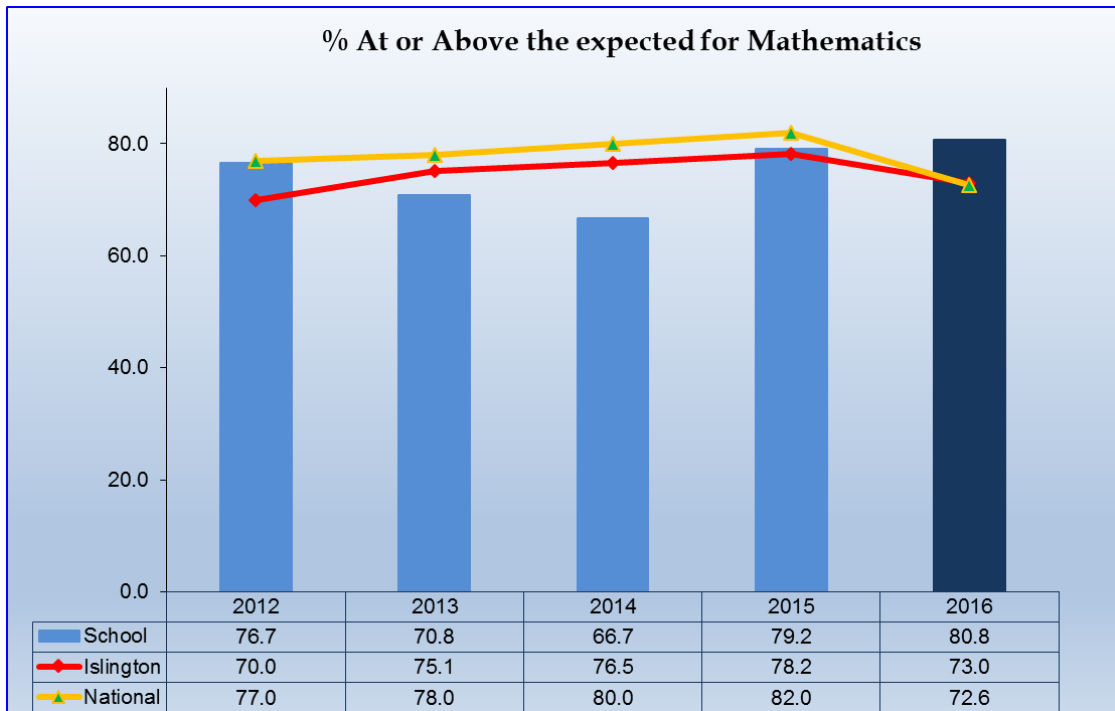

2. School attainment over the last 5 years compared to LBI and National averages.

Reading

Writing

Maths

Phonics Performance

St Mary's Islington

Y1	Percent Passed			Average Mark		
	Sch	LBI	Nat	Sch	LBI	Nat
2014	57.7	74.3	74.0	29.5	32.3	32.9
2015	79.2	76.9	77.0	32.7	32.3	33.3
2016	83.3	80.1	80.6	33.2	32.7	n/a