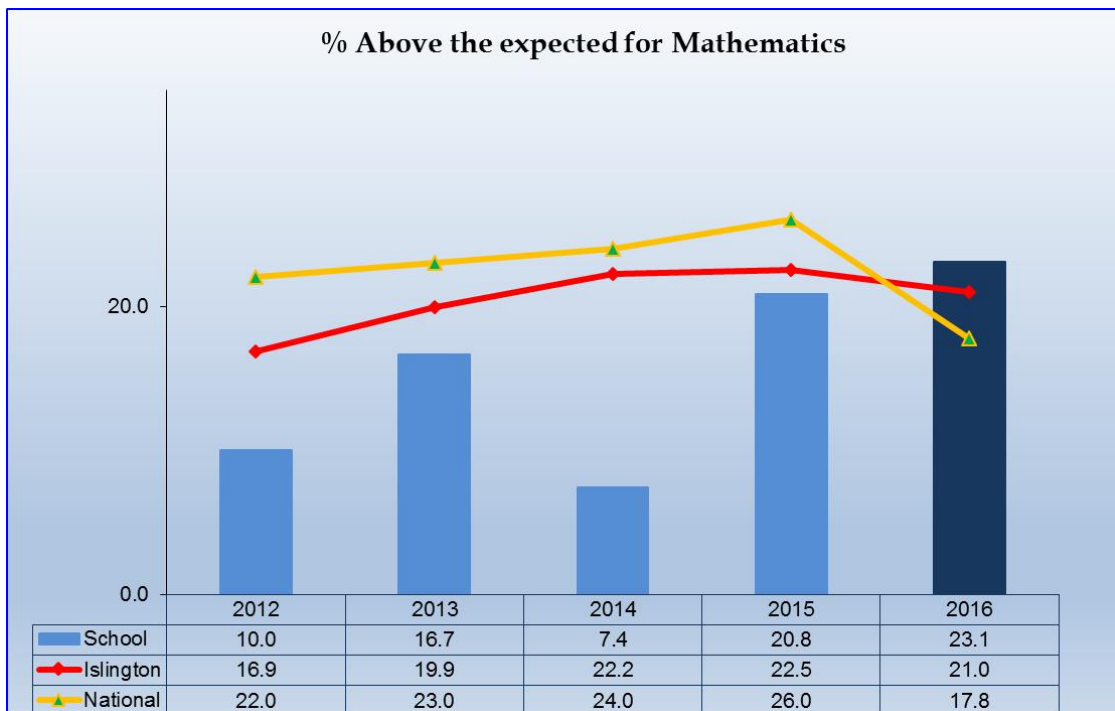

2. School attainment over the last 5 years compared to LBI and National averages.

Reading

Writing

Maths

Phonics Performance

St Mary's Islington

Y1	Percent Passed			Average Mark		
	Sch	LBI	Nat	Sch	LBI	Nat
2014	57.7	74.3	74.0	29.5	32.3	32.9
2015	79.2	76.9	77.0	32.7	32.3	33.3
2016	83.3	80.1	80.6	33.2	32.7	n/a