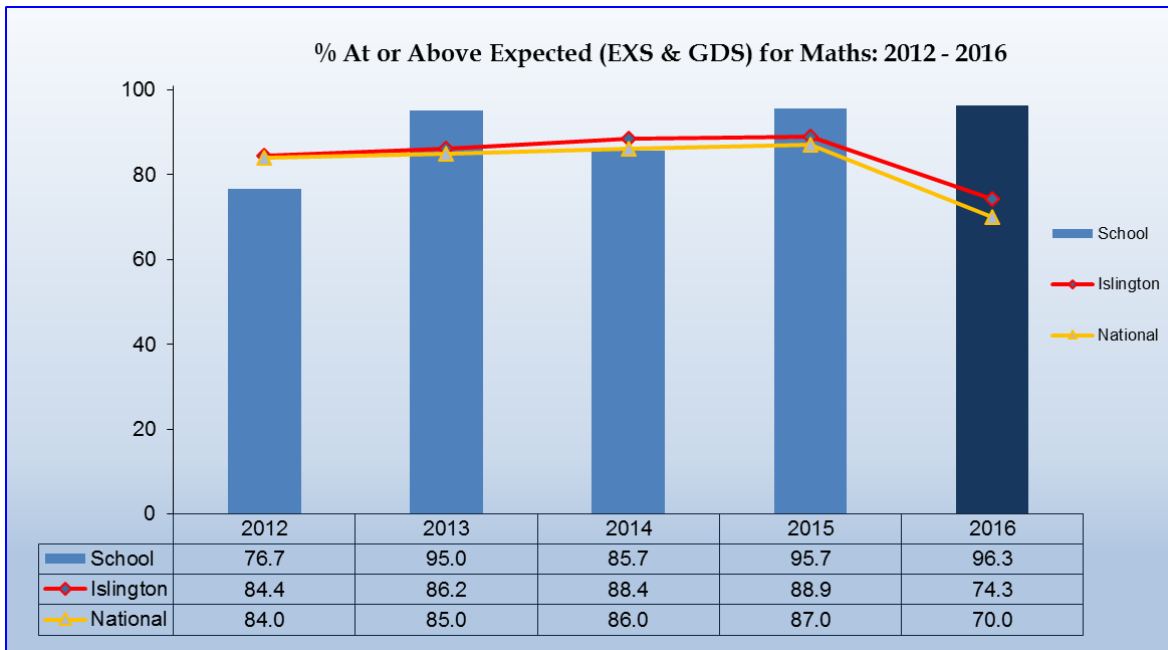

KS2 Performance

1. School attainment over the last 5 years compared to LBI and National averages.

Reading

Writing

GPS

Maths

Combined RWM

KS1 Performance