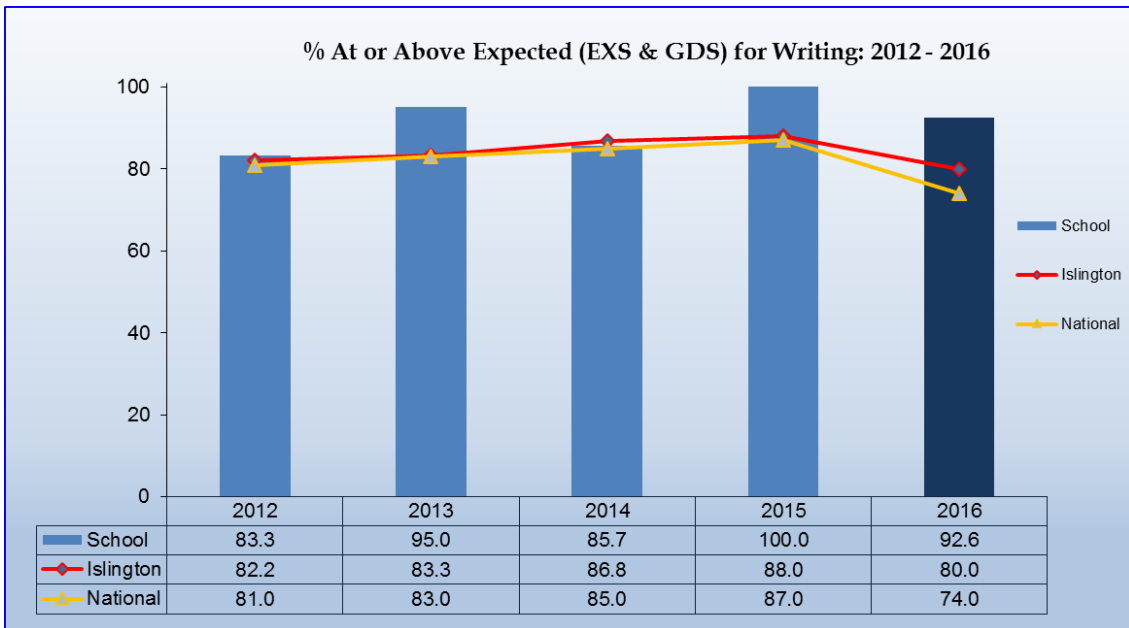

KS2 Performance

1. School attainment over the last 5 years compared to LBI and National averages.

Reading

Writing

GPS

Maths

Combined RWM

KS1 Performance