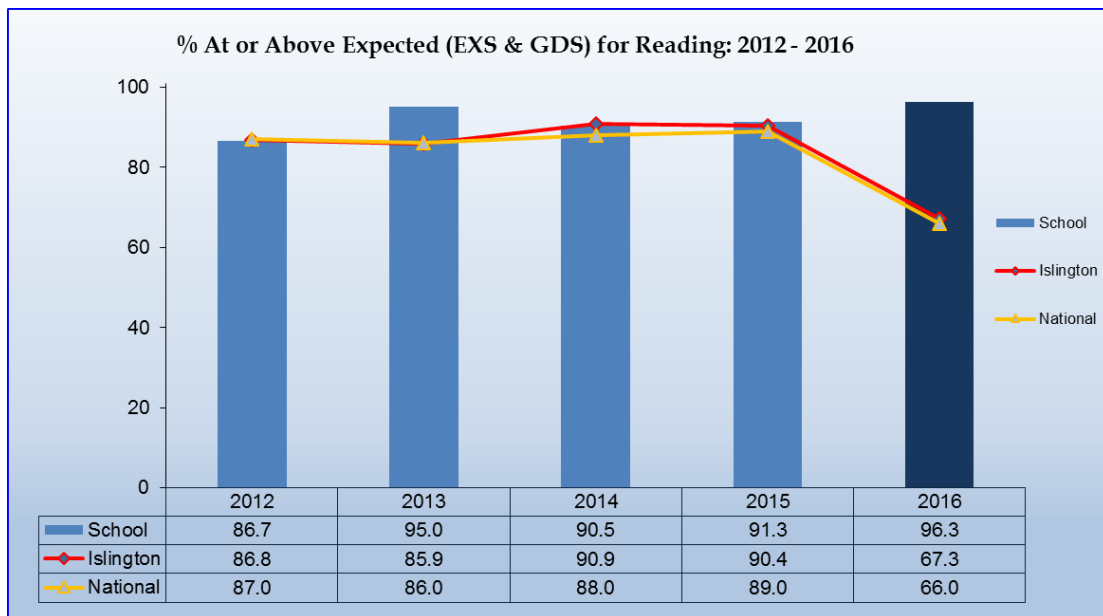

KS2 Performance

1. School attainment over the last 5 years compared to LBI and National averages.

Reading

Writing

GPS

Maths

Combined RWM

KS1 Performance