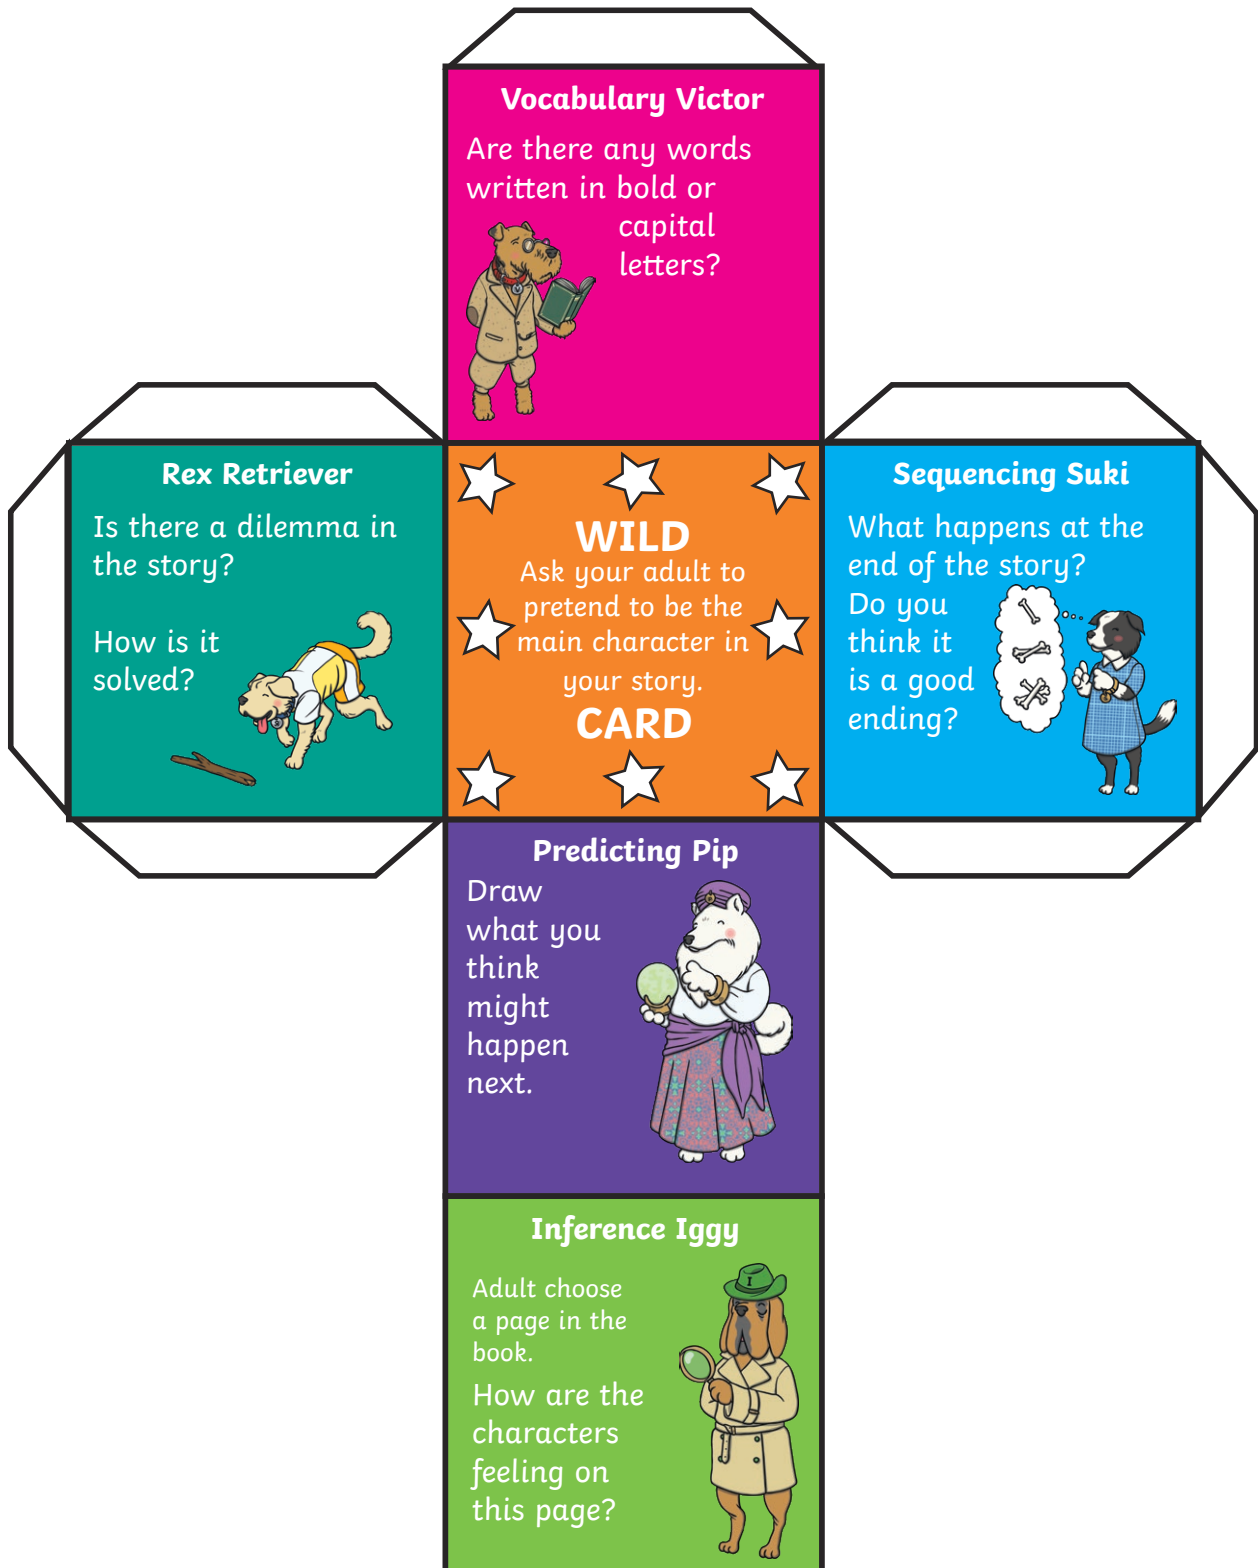

Year 1 Roll and Respond Reading Dice

Cut out and assemble this dice with your child. During or after reading, roll the dice to reveal one of Twinkl's fabulous reading dogs, each of whom poses a question about what your child has read. Let the questions on the dice lead you into conversation about the book and explore any themes your child may discuss from their reading.