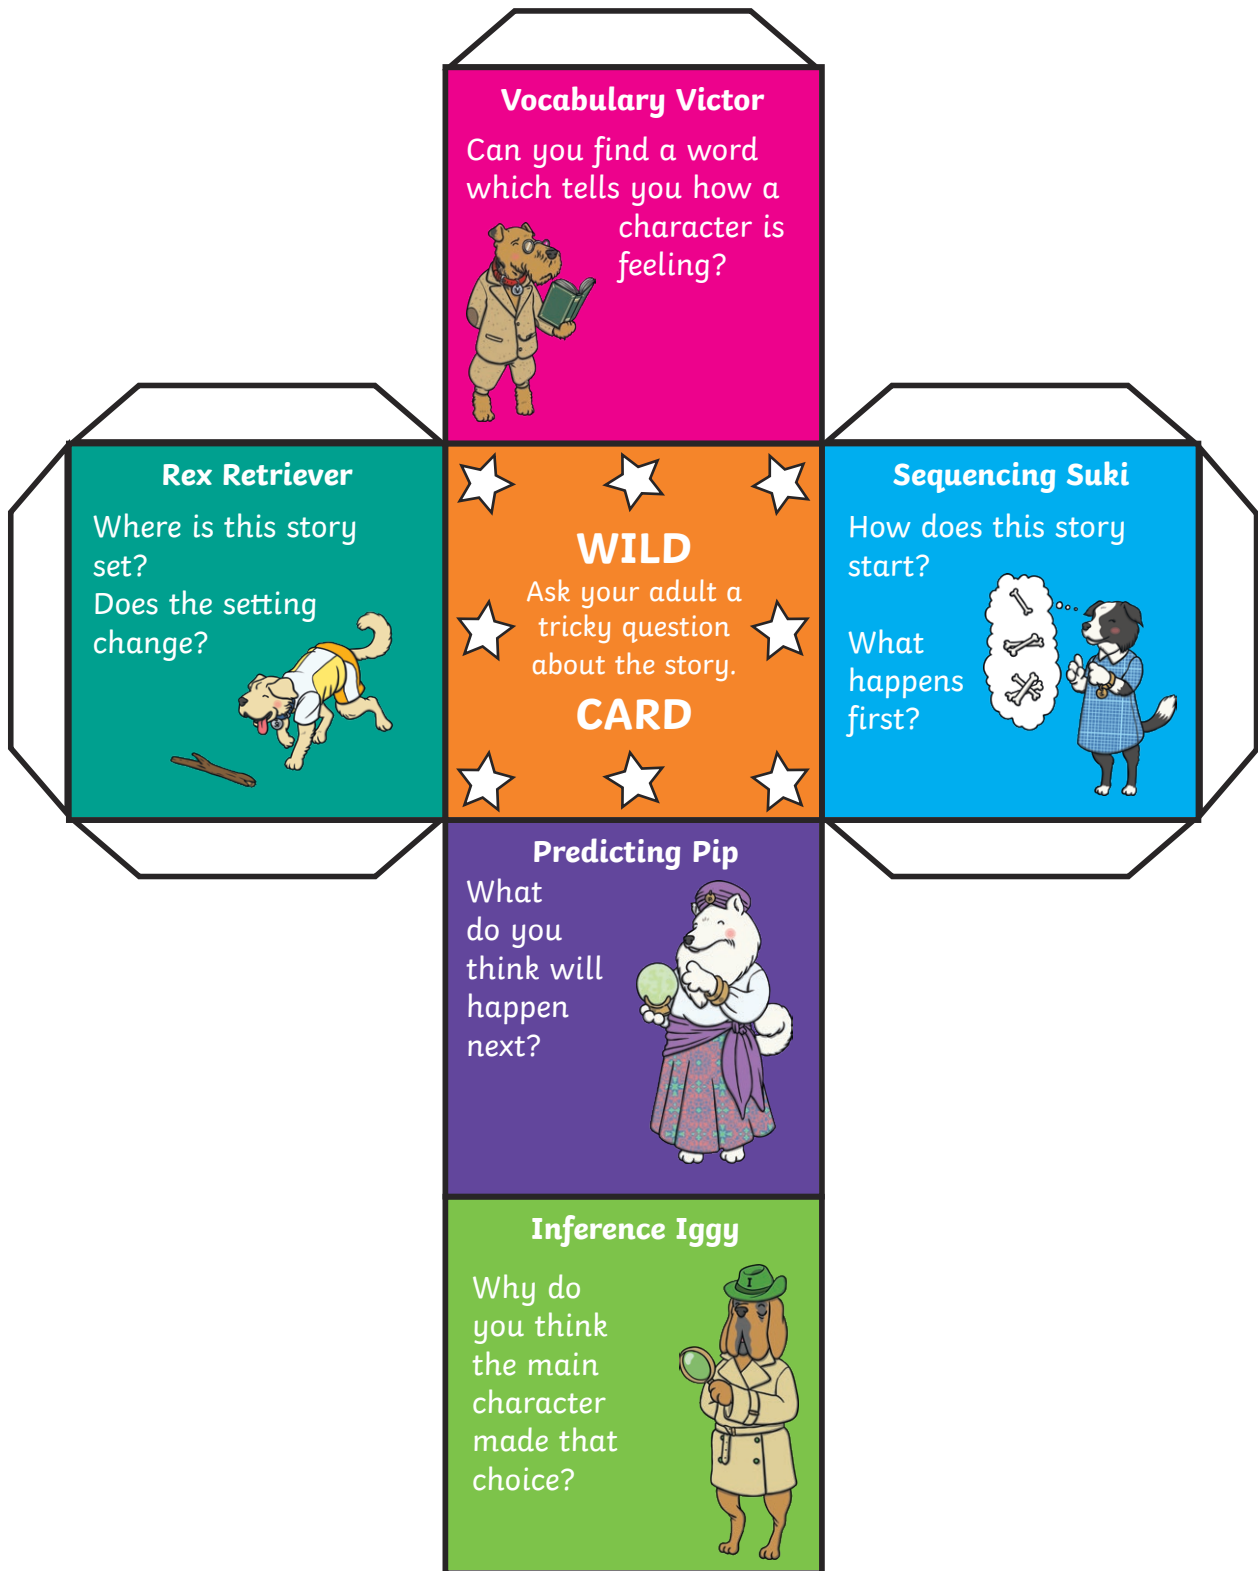

Year 1 Roll and Respond Reading Dice

Cut out and assemble this dice with your child. During or after reading, roll the dice to reveal one of Twinkl's fabulous reading dogs, each of whom poses a question about what your child has read. Let the questions on the dice lead you into conversation about the book and explore any themes your child may discuss from their reading.