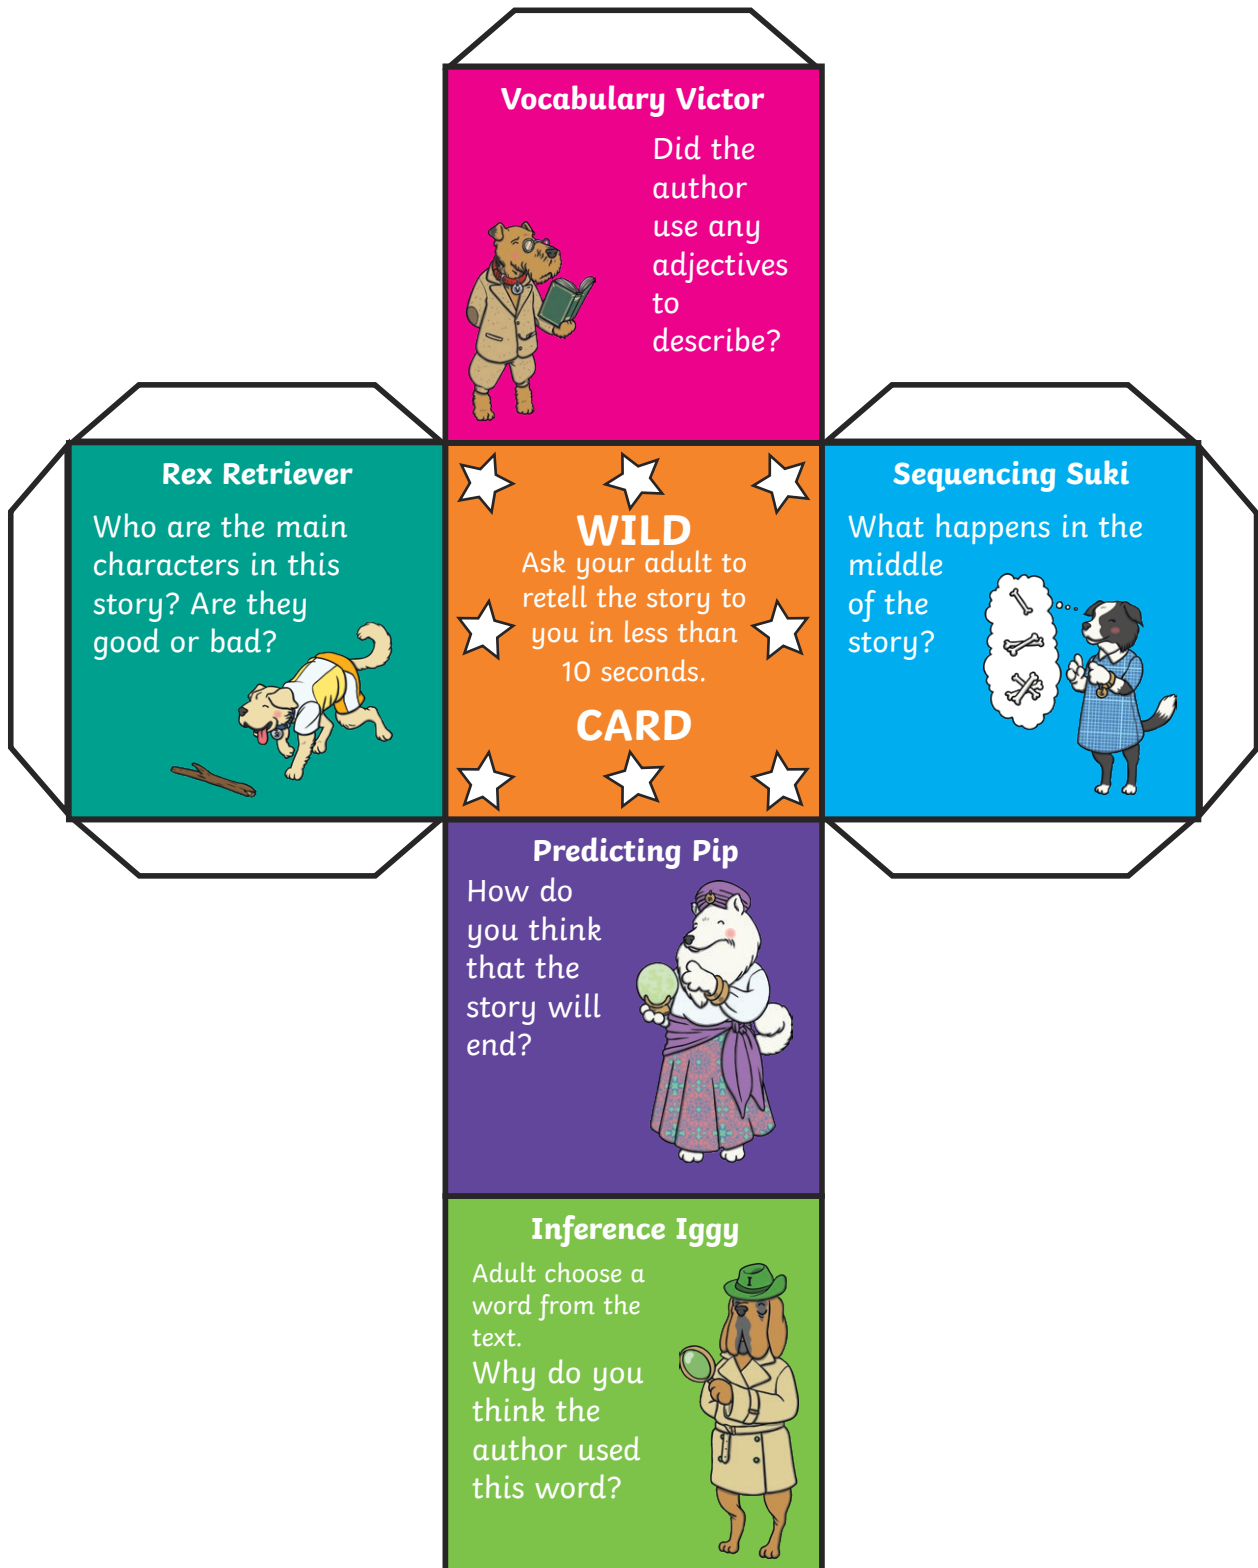

Year 1 Roll and Respond Reading Dice

Cut out and assemble this dice with your child. During or after reading, roll the dice to reveal one of Twinkl's fabulous reading dogs, each of whom poses a question about what your child has read. Let the questions on the dice lead you into conversation about the book and explore any themes your child may discuss from their reading.